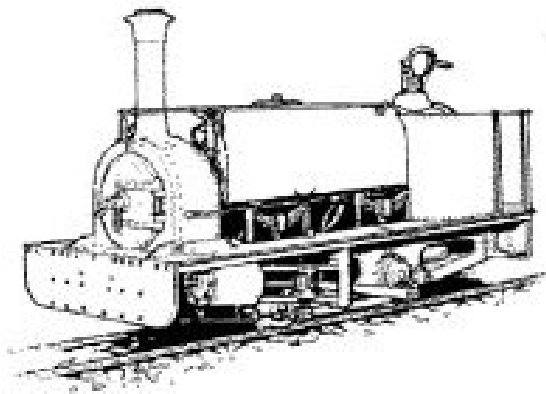

OUTSIDE FRAME QUARRY HUNSLET Finally Here!!

REF W263 (applicable to works numbers 493 / 541 / 542 / 822)
High detail White Metal body and outside frames. Nickel Silver inside
working chassis with Nickel Silver rods and cranks. Driver figure,
screws, wire etc.

Instructions are "EASY-READ STEP-PIX" type.
Needs wheels and motor / gears to complete.

W263 Loco and Chassis kit - £76.45
B607 Wheel set for 14mm gauge - £8.25
B606 Wheel set for 16.5mm gauge - £7.15
B140 Motor / Gearbox - £9.35