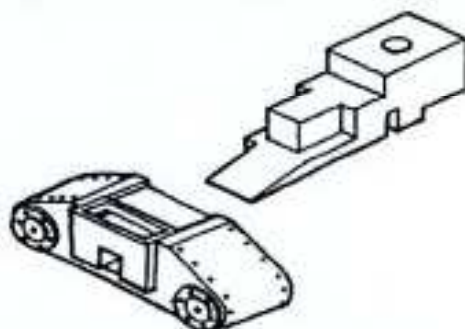

MP 13E CAB, SIDE FRAMES, ROOF AND DETAILED PARTS (ETCHED)

MP 14 STEAM LOCO FITTINGS SET, FLETCHER JENNINGS TYPE

Pack contains:- Pull out regulator, reversing lever, brake wheel, smoke box door handle, whistle/safety valve, 2 x sand boxes and 4 x side buffers.

MP 15 CYLINDER BLOCK AND CHASSIS EXTENSION

Converts 'Ibertren' to 0-4-0 or 0-4-2 with narrow gauge sized cylinders. Trailing wheels **NOT** supplied.