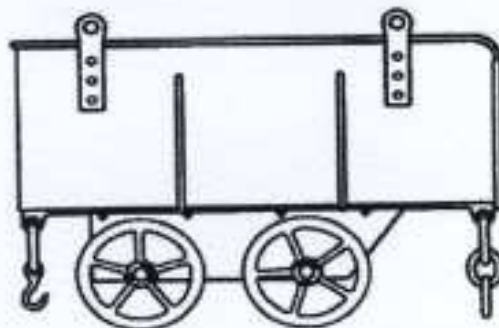

**QW-W1 LLECHWEDD SLATE QUARRY SLATE
RUBBLE WAGON**

This design has a straight sided riveted body mounted on a wooden under frame.

**QW-W2 OAKELY SLATE QUARRY
SLAB WAGON**

Photo courtesy of 'PECO' studios

A wooden framed 'minimal' wagon for transporting large pieces of rock. Cast in white metal with etched detail parts.

**QW-W3 OAKLEY SLATE QUARRY
SLATE RUBISH WAGON**

This design has a splay sided and riveted body mounted on a wooden under frame.

**QW-W4 LLECHWEDD SLATE QUARRY
SLATE RUBBLE WAGON**

This design has an all welded body and under frame. The body has rounded bottom corners. The kit is of all etched construction.