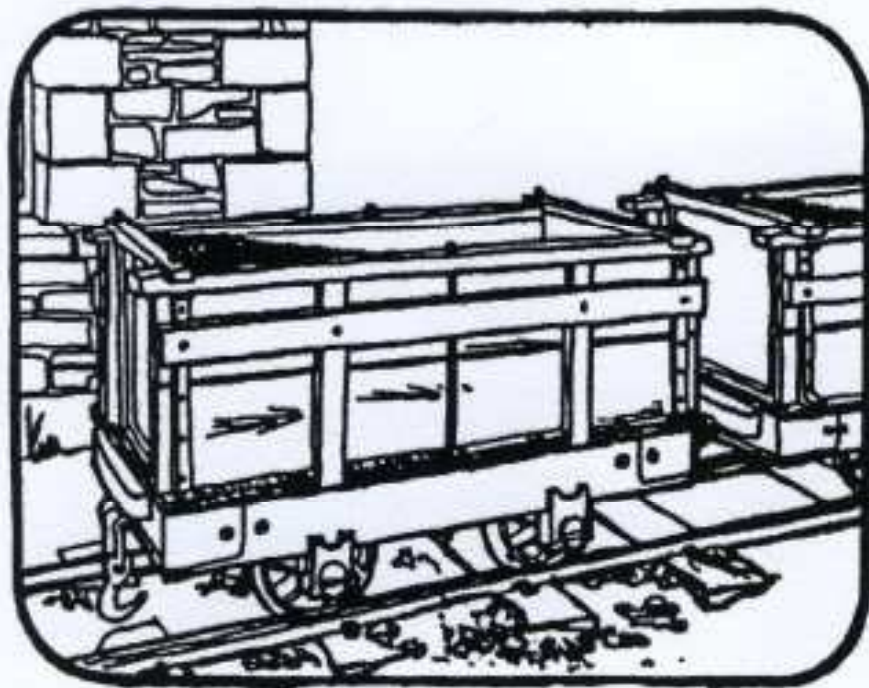

MPM 9 PENRHYN QUARRY RAILWAY COAL WAGON
(WOODEN, c1856)

A fully detailed body and underframe with internal features, scale axle boxes, 009 coupling mouldings for use with BEMO loops (not supplied) and Romford 5.5 curved spoke wheel sets.