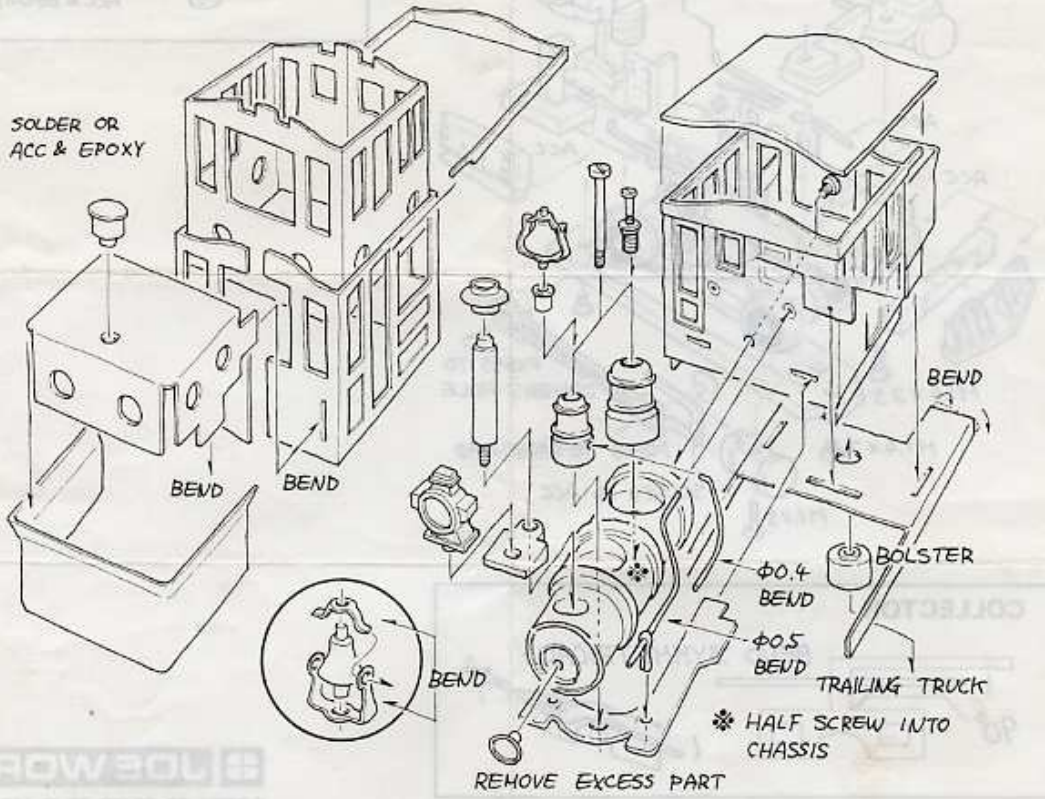

JOE WORKS

SANDY RIVER SERIES

R206 **FORNEY**

© 1981

BODY ASS'Y

CHASSIS ASS'Y

TRAILING TRUCK

COLLECTOR