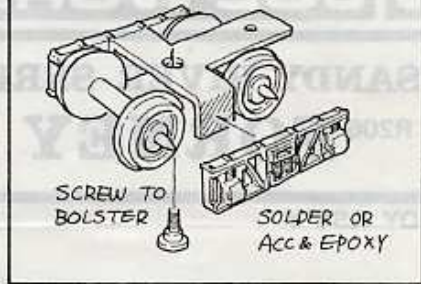

JOE WORKS

SANDY RIVER SERIES

R206 **FORNEY**

© 1981

BODY ASS'Y

CHASSIS ASS'Y

TRAILING TRUCK

COLLECTOR