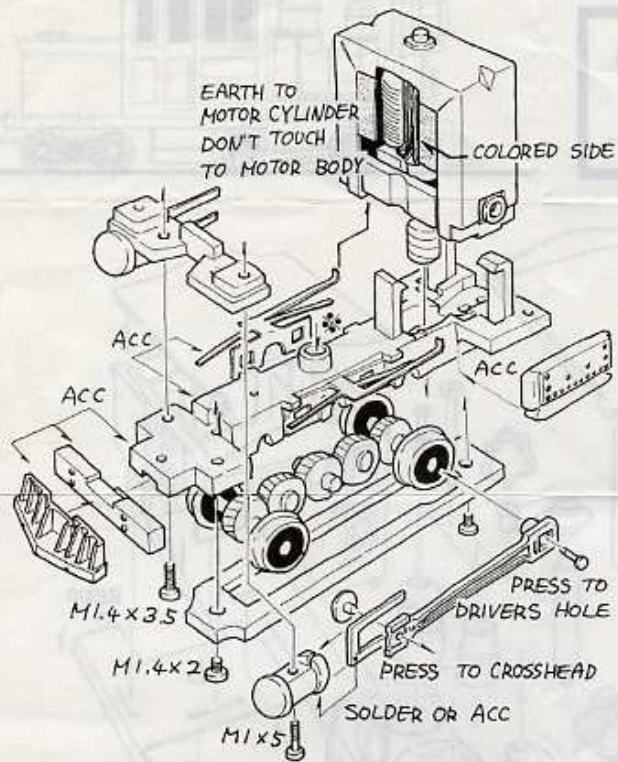

JOE WORKS

SANDY RIVER SERIES

R206 **FORNEY**

© 1981

BODY ASS'Y

CHASSIS ASS'Y

TRAILING TRUCK

COLLECTOR